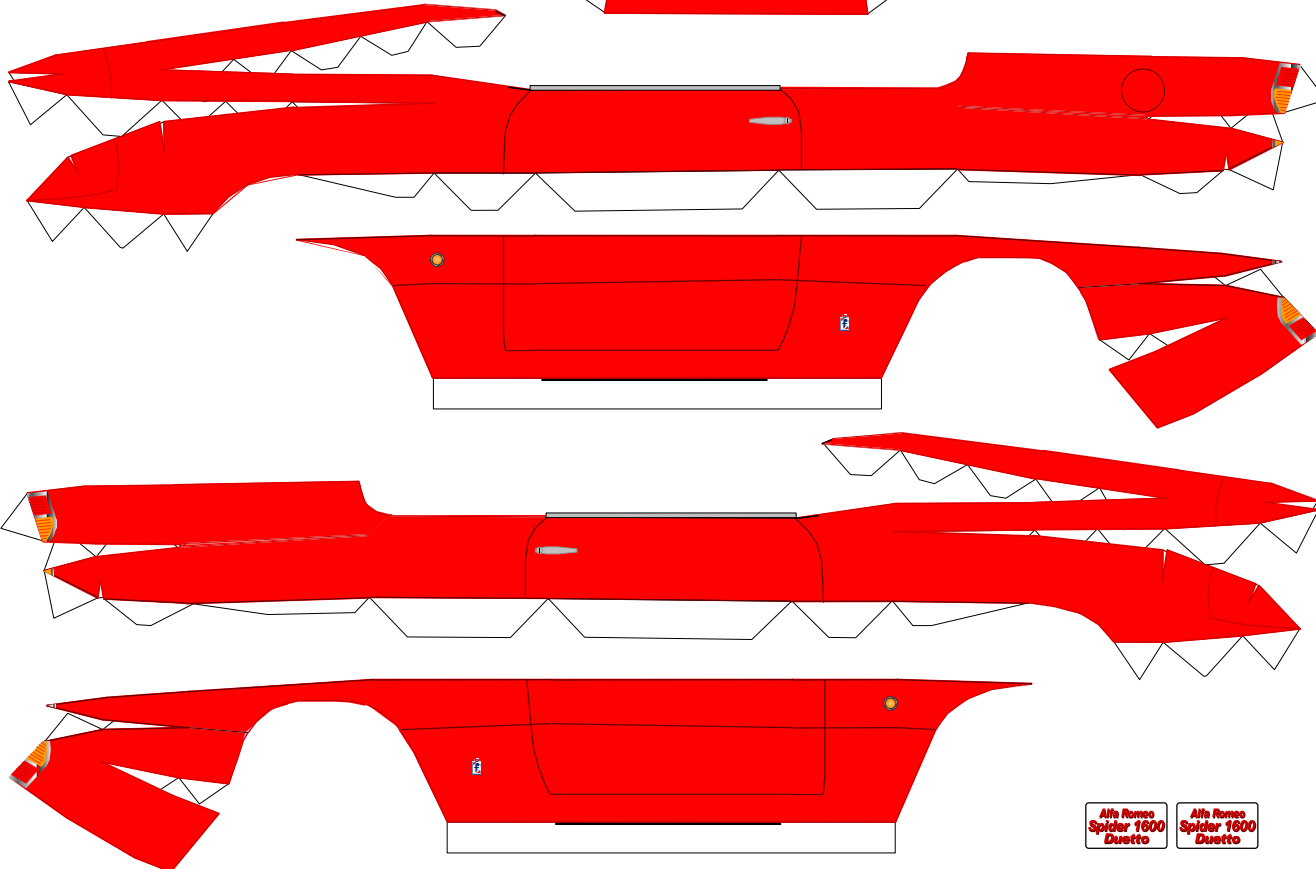

Alfa Romeo Spider 1600 Duetto

Copyright (C) 2004 Movado
All rights Reserved.

Alfa Romeo
Spider 1600
Duetto

Alfa Romeo
Spider 1600
Duetto